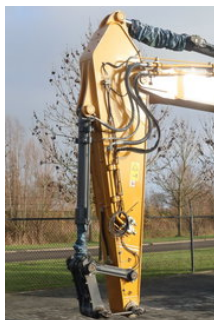

XCMG XE300E | CE | CUMMINS STAGE V | EC300 | SY305 | 330

Algemene kenmerken

Merk	XCMG
Subcategorie	Rupsgraafmachine
Bouwjaar	2023
Afgelezen urenstand	7
Kleur	Geel
Conditie	Gebruikt
Algemene staat	Erg goed
Brandstof	Diesel
Emissieklasse	stage_5
Referentie	113803.01
CE markering	Ja

Eigenschappen

Ledig gewicht	32.500kg
Lengte	1.048cm
Breedte	320cm
Serienummer	XUGA300BKPKA00112
Cilinder inhoud	6.700cc

XCMG XE300E | CE | CUMMINS STAGE V | EC300 | SY305 | 330

Technische specificaties

Aandrijving	tracking
Vermogen	232hp

Omschrijving

For sale: NEW / UNUSED XCMG XE300E Year: 2023 Hours: 7 Operating weight: 32.500 kg This machine comes with 3 months warranty. Ask our sales representative for more information about the details of the warranty. Engine: Cummins B6.7 6-cylinder diesel Power: 173 kW / 232 HP Displacement: 6.700 cc CE / EPA Emission: Stage 5 / Tier 4F Ad blue Undercarriage: Plate width: 60 cm Plates: 99% Rolls: 99% Sprocket: 99% Chain: 99% Boom specifications: Main boom: 615 cm Stick: 320 cm Equipment: Hamer / shear / rotation hydraulics Lincoln central lubrication LED working lights LED rotating beacon Self-fueling system Check valves on all cylinders Toolkit Cabin: Air suspension seat Climate control (air conditioning) Rear and side view camera Radio Touch screen display Transport measurements: Length: 10.48 m Width: 3.2 m Height: 3.50 m Description: Brand new XCMG excavator. Fully equipped with EU specifications. Ready for work. Of course, we have more pictures and information available, and we are looking forward to helping you. Worldwide delivery is possible! For more information, please contact Office: 0031-527246140 E-mail: info@hulleman.com Web: www.hulleman.com Hulleman Trucks B.V. D.P.A. Weeversstraat 2 8316 GG Marknesse – Holland