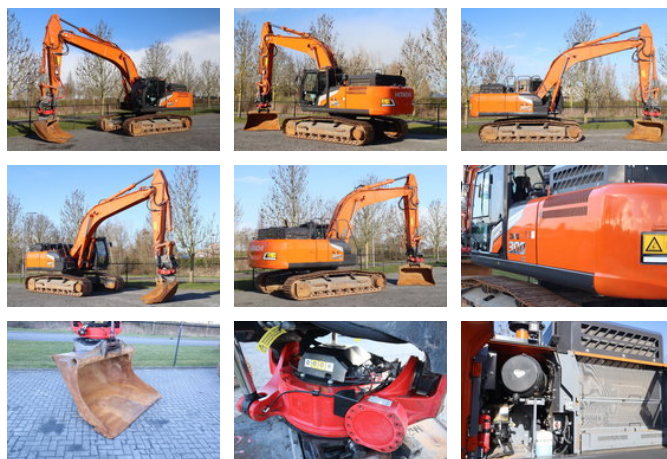

## Hitachi ZX300 LC-7 | ROTOTILT | BUCKET

### Algemene kenmerken

Merk	Hitachi
Subcategorie	Rupsgraafmachine
Bouwjaar	2021
Afgelezen urenstand	11676
Kleur	Oranje
Conditie	Gebruikt
Algemene staat	Goed
Brandstof	Diesel
Emissieklasse	stage_5
Referentie	113950.1
CE markering	Ja

## Technische specificaties

Aandrijving	tracking
Vermogen	268hp

## Omschrijving

For sale: Hitachi ZX300LC-7 Year: 2021 Hours: 11.676 Operating weight: 31.600 kg Engine: Isuzu 6-cylinder diesel Power: 197 kW / 268 HP Emissions: Stage V CE-machine Undercarriage: Plates 60cm Plates: 60% Rolls: 60% Sprocket: 60% Chain: 50% Equipment: Rototilt R8 Quick coupler Grading bucket Hammer / sheer / rotation hydraulics Central lubrication Self-fueling system LED working lights all around the machine LED rotating beacon on roof Cabin: Air suspension seat Heated seat Climate control Radio Webasto parking heater Rear and side view camera Description: Good working Hitachi ZX300. Machine is well equipped and ready for work! Of course, we have more pictures and information available, and we are looking forward to helping you. Worldwide delivery is possible! For more information, please contact Office: 0031-527246140 E-mail: [info@hulleman.com](mailto:info@hulleman.com) Web: [www.hulleman.com](http://www.hulleman.com) Hulleman Trucks B.V. D.P.A. Weeversstraat 2 8316 GG Marknesse – Holland