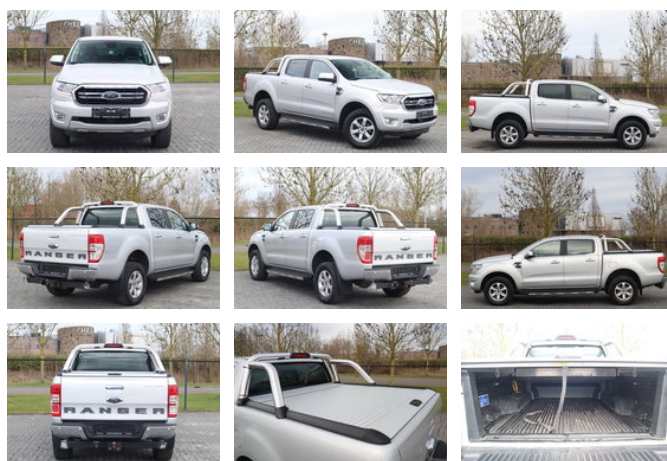

## Ford Ranger 2.0 | LIMITED | 4X4 | AUTO | DOUBLE CAB

### Algemene kenmerken

Merk	Ford
Model	Ranger
Subcategorie	Pick-up
Tellerstand	167.695km
Bouwjaar	2020
Datum eerste registratie	07-09-2020
Kleur	Zilver
Conditie	Gebruikt
Algemene staat	Goed
Brandstof	Diesel
Emissieklasse	Euro 6
Referentie	114011.1

### Eigenschappen

Ledig gewicht	2.355kg
Laadvermogen	840kg
GVW	3.270kg
Cabine	Crewcab
Aantal deuren	4
Serienummer	6FPPXXMJ2PLA02000
Cilinder inhoud	1.996cc

## Omschrijving

For sale: Make: Ford Ranger Limited First registration: 07-09-2020 VIN: 6FPPXXMJ2PLA02000 Mileage: 167.695 km  
Construction: Pick-up GVW: 3.270 kg Empty weight: 2.355 kg Loading capacity: 840 kg Max trailer weight with brakes: 3.500 kg  
Engine: Power: 125 kW / 170 HP Cylinders: 4 Capacity: 1.996 cm<sup>3</sup> Emission standard: EURO 6 6-speed automatic gearbox 4x4  
Specifications: Limited premium pack Double cab Leather seats Bed cover Trailer hitch Adaptive cruise control Active park assist  
Electronical diff Parking heater Heated seats Heated windshield Climate control LED working lights Parking sensors Rear view camera  
Of course, we have more pictures and information available, and we are looking forward to helping you. Worldwide delivery is possible! For more information, please contact our sales department: Office: 0031-527246140 Mail: info@hulleman.com web: www.hulleman.com Hulleman Trucks B.V. D.P.A. Weeversstraat 2 8316 GG Marknesse - Holland