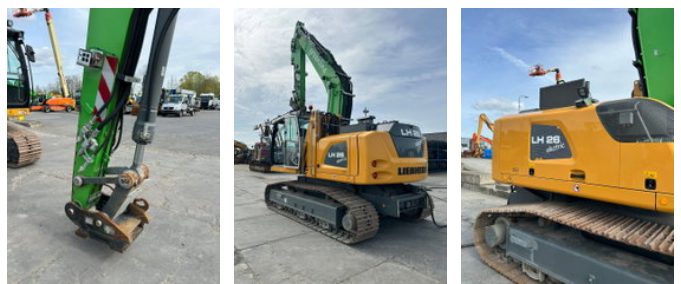

Liebherr LH26 EC | FULL ELECTRIC | LIFT CAB

General characteristics

Brand	Liebherr
Subcategory	Crawler excavator
Year of construction	2022
Hours displayed	339
Colour	Yellow
Condition	Used
General state	Very good
Fuel	Electric
Emission class	stage_5
Reference	141420.02
CE marking	And

Properties

Single weight

30.000kg

Serial number

WLHZ1672EZK141420

Liebherr LH26 EC | FULL ELECTRIC | LIFT CAB

Technical specifications

Drive	tracking
-------	----------

Assets	140kw
--------	-------

Description

For sale: Umschlagbagger | Material handler FULL ELECTRIC Make and model: Liebherr LH26 EC Litronic Year: 2022 Hours: 339 Weight: 30.000 kg Electric system: Input voltage TN 400V Power: 140 kW Frequency: 50 Hz Power requirement max power: 400V / 250A Power requirement only driving: 400V / 80kw/h Cable on drum: 40 m Extra cable: 20 m Undercarriage: Tripple grouser plates Automatic cable drum Upper carriage: Engcon S70 tilt rotator with aux hydraulics Quick coupler Elevating cabin 3x Bucket All hydraulic functions Check valves on all cylinders Led work lights Rotating beacon on roof Central lubrication system Cabin: Multifunction joysticks Airco Radio Rear and side-view camera Air suspended seat Description: The machine is in good condition ready for work! Of course, we have more pictures and information available, and we are looking forward to helping you. Worldwide delivery is possible! For more information, please contact: Office: 0031-527246140 E-mail: info@hulleman.com Web: www.hulleman.com Hulleman Trucks B.V. D.P.A. Weeversstraat 2 8316 GG Marknesse – Holland