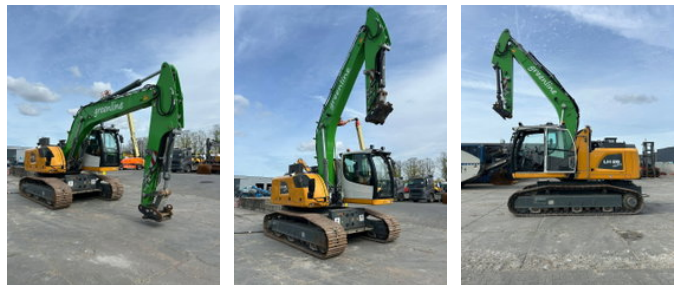

Liebherr LH26 EC | FULL ELECTRIC | LIFT CAB

General characteristics

Brand	Liebherr
Subcategory	Crawler excavator
Year of construction	2022
Hours displayed	339
Colour	Yellow
Condition	Used
General state	Very good
Fuel	Electric
Emission class	stage_5
Reference	141420.02
CE marking	And

Properties

Single weight

30.000kg

Serial number

WLHZ1672EZK141420

Liebherr LH26 EC | FULL ELECTRIC | LIFT CAB

Technical specifications

Drive	tracking
-------	----------

Assets	140kw
--------	-------

Description

For sale: Umschlagbagger | Material handler FULL ELECTRIC Make and model: Liebherr LH26 EC Litronic Year: 2022 Hours: 339 Weight: 30.000 kg Electric system: Input voltage TN 400V Power: 140 kW Frequency: 50 Hz Power requirement max power: 400V / 250A Power requirement only driving: 400V / 80kw/h Cable on drum: 40 m Extra cable: 20 m Undercarriage: Tripple grouser plates Automatic cable drum Upper carriage: Engcon S70 tilt rotator with aux hydraulics Quick coupler Elevating cabin 3x Bucket All hydraulic functions Check valves on all cylinders Led work lights Rotating beacon on roof Central lubrication system Cabin: Multifunction joysticks Airco Radio Rear and side-view camera Air suspended seat Description: The machine is in good condition ready for work! Of course, we have more pictures and information available, and we are looking forward to helping you. Worldwide delivery is possible! For more information, please contact: Office: 0031-527246140 E-mail: info@hulleman.com Web: www.hulleman.com Hulleman Trucks B.V. D.P.A. Weeversstraat 2 8316 GG Marknesse – Holland