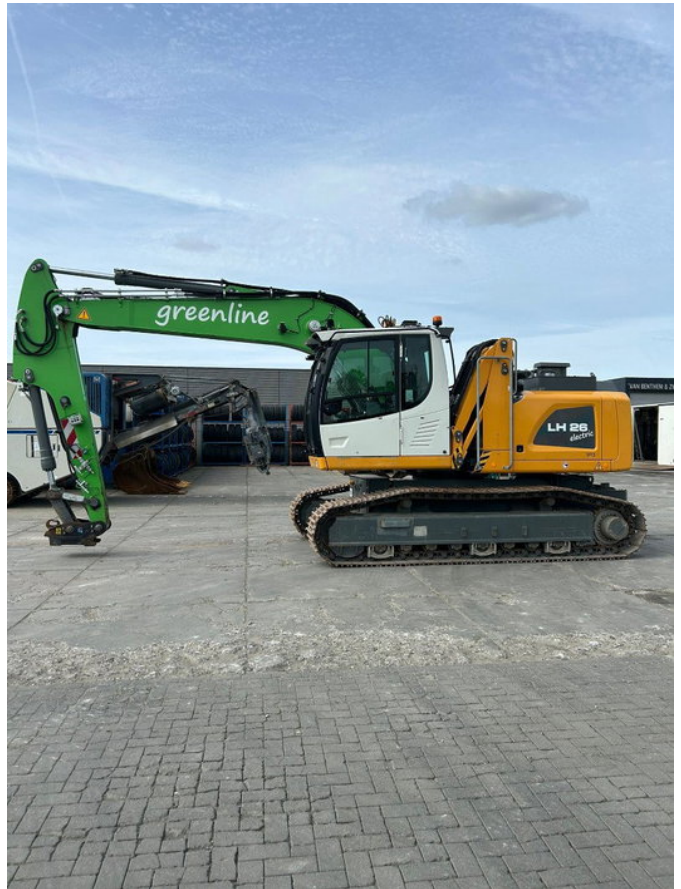

Liebherr LH26 EC | FULL ELECTRIC | LIFT CAB

General characteristics

Brand	Liebherr
Subcategory	Crawler excavator
Year of construction	2022
Hours displayed	339
Colour	Yellow
Condition	Used
General state	Very good
Fuel	Electric
Emission class	stage_5
Reference	141420.02
CE marking	And

Properties

Single weight

30.000kg

Serial number

WLHZ1672EZK141420

Liebherr LH26 EC | FULL ELECTRIC | LIFT CAB

Technical specifications

Drive	tracking
-------	----------

Assets	140kw
--------	-------

Description

For sale: Umschlagbagger | Material handler FULL ELECTRIC Make and model: Liebherr LH26 EC Litronic Year: 2022 Hours: 339 Weight: 30.000 kg Electric system: Input voltage TN 400V Power: 140 kW Frequency: 50 Hz Power requirement max power: 400V / 250A Power requirement only driving: 400V / 80kw/h Cable on drum: 40 m Extra cable: 20 m Undercarriage: Tripple grouser plates Automatic cable drum Upper carriage: Engcon S70 tilt rotator with aux hydraulics Quick coupler Elevating cabin 3x Bucket All hydraulic functions Check valves on all cylinders Led work lights Rotating beacon on roof Central lubrication system Cabin: Multifunction joysticks Airco Radio Rear and side-view camera Air suspended seat Description: The machine is in good condition ready for work! Of course, we have more pictures and information available, and we are looking forward to helping you. Worldwide delivery is possible! For more information, please contact: Office: 0031-527246140 E-mail: info@hulleman.com Web: www.hulleman.com Hulleman Trucks B.V. D.P.A. Weeversstraat 2 8316 GG Marknesse – Holland