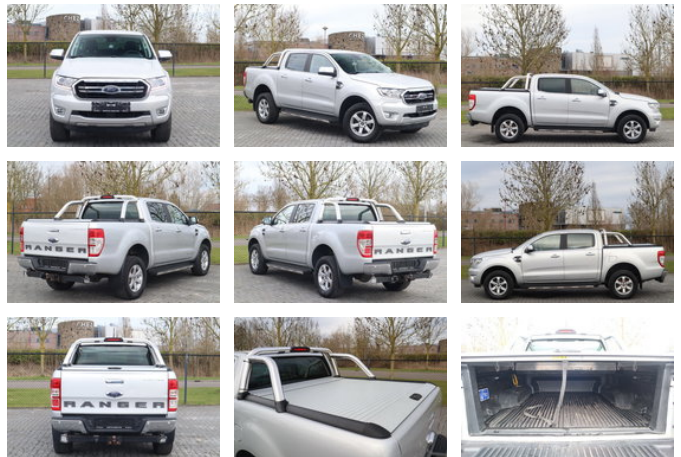

Ford Ranger 2.0 | LIMITED | 4X4 | AUTO | DOUBLE CAB

General features

Brand	Ford
Model	Ranger
Subcategory	Pickup
Odometer reading	167.695km
Construction year	2020
Date of first registration	07-09-2020
Color	Silver
Condition	Used
General condition	Good
Fuel	Diesel
Emission class	Euro 6
Reference	114011.1

Characteristics

Empty weight	2.355kg
Load capacity	840kg
GVW	3.270kg
Cabin	Crewcab
Door count	4
Serial number	6FPPXXMJ2PLA02000
Cylinder contents	1.996cc

Ford Ranger 2.0 | LIMITED | 4X4 | AUTO | DOUBLE CAB

Technical specifications

Number of axes	2
Axis configuration	4x4
Transmission	Automatic
Engine output	170hp

Description

For sale: Make: Ford Ranger Limited First registration: 07-09-2020 VIN: 6FPPXXMJ2PLA02000 Mileage: 167.695 km
Construction: Pick-up GVW: 3.270 kg Empty weight: 2.355 kg Loading capacity: 840 kg Max trailer weight with brakes: 3.500 kg
Engine: Power: 125 kW / 170 HP Cylinders: 4 Capacity: 1.996 cm³ Emission standard: EURO 6 6-speed automatic gearbox 4x4
Specifications: Limited premium pack Double cab Leather seats Bed cover Trailer hitch Adaptive cruise control Active park assist
Electronical diff Parking heater Heated seats Heated windshield Climate control LED working lights Parking sensors Rear view camera
Of course, we have more pictures and information available, and we are looking forward to helping you. Worldwide delivery is possible! For more information, please contact our sales department: Office: 0031-527246140 Mail: info@hulleman.com web: www.hulleman.com Hulleman Trucks B.V. D.P.A. Weeversstraat 2 8316 GG Marknesse - Holland